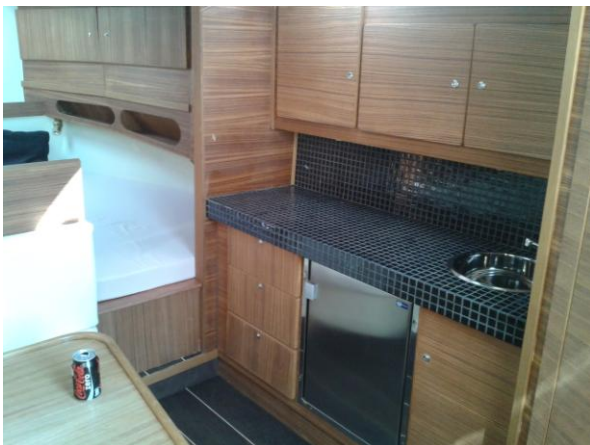

SCANNER GALILEO

WITH 2X DOUBLE CABINS

ESLORA / LENGTH	11.70 M (9.91M HOMOLOGATED)	NUDOS/ KNOTS MAX	40
MANGA / BEAM	3,50 M	COMBUSTIBLE / FUELTANK	2X 400 LTR
MOTOR / ENGINE	2X350HP VM DIESEL BRAVO III	AGUA / WATERTANK	180 LTR

*Demo
2013*

SCANNER GALILEO CON 2X 350 HP VM MD706LX DIESEL BRAVO III

INCLUIDO:

RADIO KENWOOD MARINE CON CONN. IPOD Y USB, 2 ALTAVOCES X 150WATT
INTERIOR: 2 CABINAS DOBLES, NEVERA 75L INOX, BAÑO CON DUCHA, ASEO Y LAVABO,
COCINA, SALÓN
SOLÁRIUM POPA
TEKA
MOLINETE ELEC. CON ANCLA INOX 15 KG
DUCHA EXTERIOR
FREGADERO & COCINA DE GAS
NEVERA 65L INOX EXTERIOR
ESCALERA INOX
VHF GARMIN
GPS SONDA GARMIN 720S TOUCH SCREEN
BATERÍAS X3
INTERRUPTOR BATERÍA
BOMBA DE ACHIQUE AUTOMÁTICO X2
CARGADOR DE BATERÍAS
HÉLICE DE PROA
LUCES DE NAVEGACIÓN
LONA DE CONSOLA
BIMINI INOXIDABLE
ROLL BAR
MESA DE TEKA
EXTINTORES AUTOMÁTICOS
LUCES LED COCKPIT AMBER
LUCES LED BAJO PLATAFORMA AZUL

INCLUDING:

KENWOOD MARINE RADIO, IPOD CONN & USB, 2 SPEAKERS X150WATT
INTERIOR: 2 DOUBLE CABINS, FRIDGE 75L INOX, BATHROOM WITH SHOWER, SINK AND TOILET,
KITCHEN, DINETTE
SUNDECK STERN
FULL TEAK
ANCHOR WINCH ELEC. WITH SS ANCHOR 15 KG
SHOWER OUTSIDE
SINK & COOKTOP WITH 2 COOKERS
FRIDGE 65L INOX
STAINLESS STEEL SWIMMING LADDER
VHF GARMIN
GPS PLOTTER GARMIN 720S TOUCH SCREEN
BATTERY X 3
BATTERY SWITCH
BILGEPUMP AUTOMATIC X2
SHORE POWER
BOW TRUSTER
NAVIGATION LIGHTS
CONSOLE COVER
BIMINI "SUNSHADE" STAINLESS STEEL
ROLL BAR
TEAK TABLE
AUTOMATIC FIRE EXTINGUISHERS
LED LIGHTS COCKPIT AMBER
LED LIGHTS UNDER PLATFORM BLUE